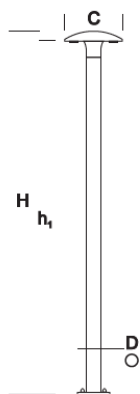

Park Lantern KANIA D 3,5

OPTICS

„S”

DETAILED DESCRIPTION

INDEX	NAZWA NAME	WYMIARY / DIMENSIONS (cm)		OPRAWA / FIXTURE			FUNDAMENT FOUNDATION
		H/h ₁	D/C	W	lm	lm / W	
190-1111-300037	BRETANIA D LP 3,5	350/345	12/49	37	4600	124	FBK-90/18

Data for: Ra > 80, 4000K, 700mA. Source of light and integrated control gear, replacement only by the manufacturer's service.

PRODUCT DESCRIPTION

The modern, universal form of the lantern consists of an aluminium cylindrical column with wooden elements, on which luminaire is placed on it.

HEIGHT: 3,5 m

TECHNICAL SPECIFICATIONS

Voltage	230 V
Source power / fixture	Recommended: Integrated 37 W/4600 lm
Lifetime	70.000 h LB 80/20
Optics	S
Ambient temperature	-30 ÷ +45
Light color	4000 3000 *
Ingress Protection	IP65
Protection class	I II *
CE	Yes