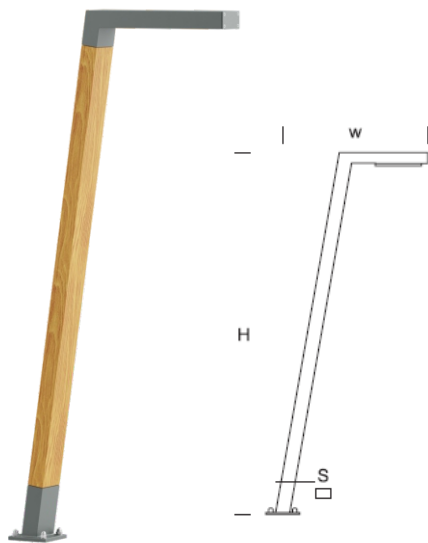

Garden Lamp URBIN D 1,2

OPTICS

„AS”

DETAILED DESCRIPTION

INDEX	NAZWA NAME	WYMIARY / DIMENSIONS (cm)		OPRAWA / FIXTURE			FUNDAMENT FOUNDATION
		H/h ₁ /h ₂	w/S	W	lm	lm / W	
172-0001-000021	URBIN D LO 1,2	120/115	55/8x4	10	900	90	FBO-50/7,5

Data for: Ra > 80, 4000K, 700mA. Source of light and integrated control gear, replacement only by the manufacturer's service.

PRODUCT DESCRIPTION

Modern garden lantern made of rectangular aluminum profiles with wooden elements. A rectangular LED SMD panel with asymmetric characteristics forming a source of light built in the boom. Lamp-shade made of PMMA being resistant to UV radiation. Optionally, an electric socket (230 V IP 54) can be mounted.

HEIGHT: 1,2 m

TECHNICAL SPECIFICATIONS

Voltage	230 V
Source power / fixture	Recommended: Integrated 10 W/900 lm
Lifetime	70.000 h LB 80/20
Optics	AS
Ambient temperature	-30 ÷ +45
Light color	4000 3000 *
Ingress Protection	IP65
Protection class	I II *
CE	Yes