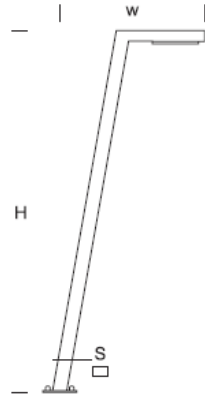

Garden Lamp URBIN D 2,5

OPTICS

„AS”

DETAILED DESCRIPTION

INDEX	NAZWA NAME	WYMIARY / DIMENSIONS (cm)		OPRAWA / FIXTURE			FUNDAMENT FOUNDATION
		H/h ₁ /h ₂	w/S	W	lm	lm / W	
172-0001-000022	URBIN D LO 2,5	249/245	75/10x5	20	1800	90	FBK-50/16

Data for: Ra > 80, 4000K, 700mA. Source of light and integrated control gear, replacement only by the manufacturer's service.

PRODUCT DESCRIPTION

Modern garden lantern made of rectangular aluminum profiles with wooden elements. A rectangular LED SMD panel with asymmetric characteristics forming a source of light built in the boom. Lamp-shade made of PMMA being resistant to UV radiation. Optionally, an electric socket (230 V IP 54) can be mounted.

HEIGHT: 2,5 m

TECHNICAL SPECIFICATIONS

Voltage	230 V
Source power / fixture	Recommended: Integrated 20 W/1800 lm
Lifetime	70.000 h LB 80/20
Optics	AS
Ambient temperature	-30 ÷ +45
Light color	4000 3000 *
Ingress Protection	IP65
Protection class	I II *
CE	Yes