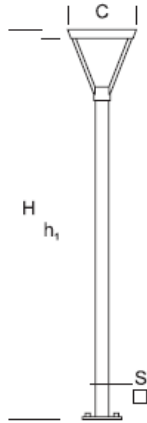

Garden Lamp WALIA D 1,2

OPTICS

„S”

DETAILED DESCRIPTION

INDEX	NAZWA NAME	WYMIARY / DIMENSIONS (cm)		OPRAWA / FIXTURE			FUNDAMENT FOUNDATION
		H/h ₁	C/S	W	lm	lm / W	
172-0001-000023	WALIA D LO 1,2	120/115	25/8x8	8	1000	124	FBK-60/12,5

Data for: Ra > 80, 4000K, 700mA. Source of light and integrated control gear, replacement only by the manufacturer's service.

PRODUCT DESCRIPTION

A universal lantern made of an aluminum column with wooden elements with a square cross-section, on which there is a luminaire in the shape of an inverted pyramid-shaped fixture. In the upper part which is the lid, LED light source is placed on the top (tight).

HEIGHT: 1,2 m

TECHNICAL SPECIFICATIONS

Voltage	230 V
Source power / fixture	Recommended: Integrated 8 W/1000 lm
Lifetime	70.000 h LB 80/20
Optics	S
Ambient temperature	-30 ÷ +45
Light color	4000 3000 *
Ingress Protection	IP65
Protection class	I II *
CE	Yes