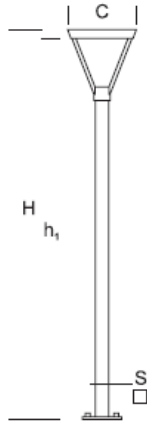

ELMARCO
GOOD FORM FOR LIGHTING

ELMARCO Technika Świetlna Sp. z o.o. Sp. K.
Ul. Krzemowa 7, 81-577 Gdynia,
tel. (58) 552 84 27

Garden Lamp WALIA D 2,5

OPTICS

„S”

DETAILED DESCRIPTION

INDEX	NAZWA NAME	WYMIARY / DIMENSIONS (cm)		OPRAWA / FIXTURE			FUNDAMENT FOUNDATION
		H/h ₁	C/S	W	lm	lm / W	
172-0001-000024	WALIA D LO 2,5	249/245	35/8x8	18	2250	124	FBK-60/12,5

Data for: Ra > 80, 4000K, 700mA. Source of light and integrated control gear, replacement only by the manufacturer's service.

PRODUCT DESCRIPTION

A universal lantern made of an aluminum column with wooden elements with a square cross-section, on which there is a luminaire in the shape of an inverted pyramid-shaped fixture. In the upper part which is the lid, LED light source is placed on the top (tight).

HEIGHT: 2,5 m

TECHNICAL SPECIFICATIONS

Voltage	230 V
Source power / fixture	Recommended: Integrated 18 W/2250 lm
Lifetime	70.000 h LB 80/20
Optics	S
Ambient temperature	-30 ÷ +45
Light color	4000 3000 *
Ingress Protection	IP65
Protection class	I II *
CE	Yes

* choice

MECHANICAL DATA

Foundation	FBK-60/12,5
Column/body material	Aluminium/wood
Light color	-
Metal color	<div style="display: flex; align-items: center;"> <div style="width: 20px; height: 20px; background-color: #f0f0f0; margin-right: 5px;"></div> White 9003 </div> <div style="display: flex; align-items: center; margin-top: 5px;"> <div style="width: 20px; height: 20px; background-color: #808080; margin-right: 5px;"></div> Grey 7043 </div> <div style="display: flex; align-items: center; margin-top: 5px;"> <div style="width: 20px; height: 20px; background-color: #404040; margin-right: 5px;"></div> Graphite 7016 </div> <div style="display: flex; align-items: center; margin-top: 5px;"> <div style="width: 20px; height: 20px; background-color: #202020; margin-right: 5px;"></div> Black 9005 </div> <div style="display: flex; align-items: center; margin-top: 5px;"> <div style="border: 1px solid black; padding: 2px; margin-right: 5px;">RAL*</div> </div>