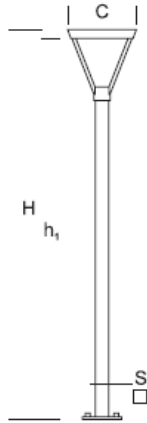

ELMARCO
GOOD FORM FOR LIGHTING

ELMARCO Technika Świetlna Sp. z o.o. Sp. K.
Ul. Krzemowa 7, 81-577 Gdynia,
tel. (58) 552 84 27

Park Lantern WALIA D 3,5 AS

OPTICS

„AS”

DETAILED DESCRIPTION

INDEX	NAZWA NAME	WYMIARY / DIMENSIONS (cm)		OPRAWA / FIXTURE			FUNDAMENT FOUNDATION
		H/h ₁	C/S	W	lm	lm / W	
190-1111-300039	WALIA D LP 3,5 AS	350/345	47/10x10	36	4530	126	FBK-90/18

Data for: Ra > 80, 4000K, 700mA. Source of light and integrated control gear, replacement only by the manufacturer's service.

PRODUCT DESCRIPTION

A universal lantern made of an aluminum column with wooden elements with a square cross-section, on which there is a luminaire in the shape of an inverted pyramid-shaped fixture. In the upper part which is the lid, LED light source is placed on the top (tight).

HEIGHT: 3,5 m

TECHNICAL SPECIFICATIONS

Voltage	230 V
Source power / fixture	Recommended: Integrated 36 W/4530 lm
Lifetime	70.000 h LB 80/20
Optics	S
Ambient temperature	-30 ÷ +45
Light color	4000 3000 *
Ingress Protection	IP65
Protection class	I II *
CE	Yes

* choice

MECHANICAL DATA

Foundation	FBK-90/18
Column/body material	Aluminium/wood
Light color	-
Metal color	<ul style="list-style-type: none"> White 9003 Grey 7043 Graphite 7016 Black 9005 RAL*
Wood color	<ul style="list-style-type: none"> Light wood Dark wood