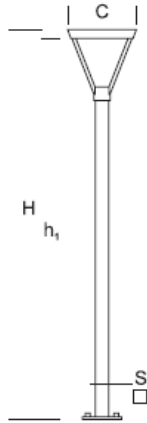

## Park Lantern WALIA D 3,5 S

### DETAILED DESCRIPTION

INDEX	NAZWA NAME	WYMIARY / DIMENSIONS (cm)		OPRAWA / FIXTURE			FUNDAMENT FOUNDATION
		H/h <sub>1</sub>	C/S	W	lm	lm / W	
190-1111-300038	WALIA D LP 3,5 S	350/345	47/10x10	26	3540	136	FBK-90/18

### PRODUCT DESCRIPTION

Universal lantern made of an aluminum column with a square cross-section, on which is placed inverted pyramid-shaped fixture. In the upper part which is the lid, LED light source is placed on the top (tight).

HEIGHT: 3,5 m