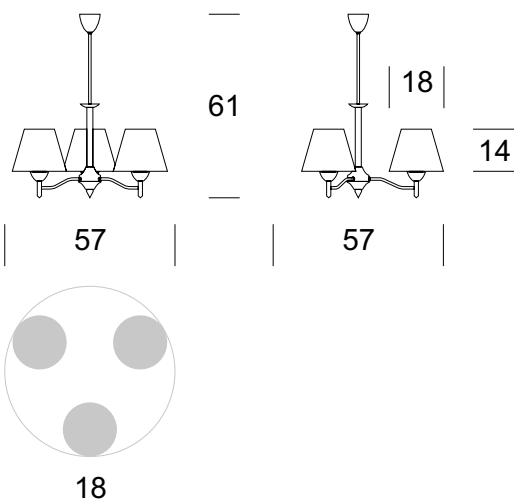

ELMARCO
GOOD FORM FOR LIGHTING

ELMARCO Technika Świetlna Sp. z o.o. Sp. K.
Ul. Krzemowa 7, 81-577 Gdynia,
tel. (58) 552 84 27

CHANDELIER TANGO 3

PRODUCT DESCRIPTION

Series of lamps TANGO is classical made covers brass, willingly applied both in hotel rooms and in houses. The metal corps made in colour gold or patina in combination with the textile lampshade trimmed with the delicate tape is granting very elegant appearance.

TECHNICAL DATA

Number of light sources	3
Voltage	230 V
Source of light	Recommended: 3x E-27
Optics	S
Light color	-
Protection class - selection	I
Degree of protection	IP20
CE ∇ $\oplus$	Yes
Mounting	On the ceiling

MATERIAL - FINISH - VARIANTS

Body material	Metal
Metal colour	Inox Patina Brass
Lampshade material	Synetic fabric / PVC
	Ecru Grey Black
Switching on	Switch in the wall

LOGISTICS

Packaging	a collective carton according to order individual carton