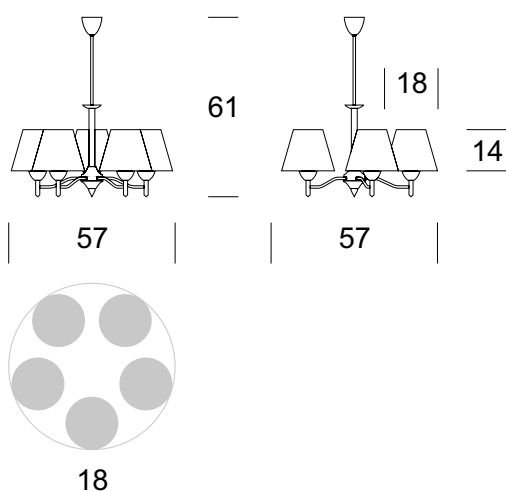

ELMARCO
GOOD FORM FOR LIGHTING

ELMARCO Technika Świetlna Sp. z o.o. Sp. K.
Ul. Krzemowa 7, 81-577 Gdynia,
tel. (58) 552 84 27

CHANDELIER TANGO 5

Luminaire data

Recommended light sources

PRODUCT DESCRIPTION

Series of lamps TANGO is classical made covers brass, willingly applied both in hotel rooms and in houses. The metal corps made in colour gold or patina in combination with the textile lampshade trimmed with the delicate tape is granting very elegant appearance.

TECHNICAL DATA

Number of light sources	5
Voltage	230 V
Source of light	Recommended: 5x E-27
Optics	S
Light color	-
Protection class - selection	I
Degree of protection	IP20
CE ∇ $\oplus$	Yes
Mounting	On the ceiling

MATERIAL - FINISH - VARIANTS

Body material	Metal
Metal colour	Inox Patina Brass
Lampshade material	Synetic fabric / PVC
	Ecru Grey Black
Switching on	Switch in the wall

LOGISTICS

Packaging	a collective carton according to order individual carton