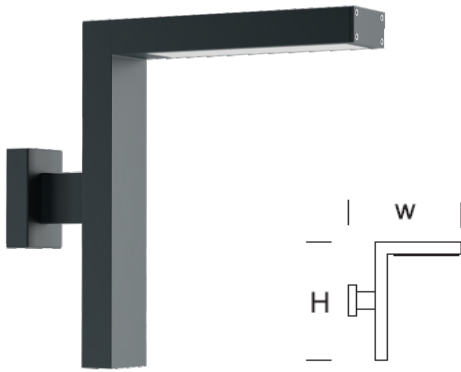

## Sconce WAY M

### DETAILED DESCRIPTION

INDEX	NAZWA NAME	WYMIARY / DIMENSIONS (cm)		ŹRÓDŁO ŚWIATEŁA / SOURCE OF LIGHT			OPRAWA / FIXTURE			FUNDAMENT FOUNDATION
		H/h <sub>1</sub> /h <sub>2</sub>	w/S	W	lm	lm / W	W	lm	lm / W	
173-00..-000035	WAY KM	40	45/8x4	6,5	1170	180	8	800	100	-

### PRODUCT DESCRIPTION

Modern garden lamp constructed of rectangular aluminum profiles. Rectangular SMD LED panel with asymmetrical characteristics built into the boom as a light source. The lampshade made of PMMA resistant to UV rays.