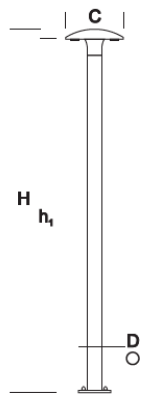

ELMARCO
GOOD FORM FOR LIGHTING

ELMARCO Technika Świetlna Sp. z o.o. Sp. K.
Ul. Krzemowa 7, 81-577 Gdynia,
tel. (58) 552 84 27

Garden Lamp KANIA 2,0

OPTICS

„S”

„AS”

DETAILED DESCRIPTION

INDEX	NAZWA NAME	WYMIARY / DIMENSIONS (cm)		ŹRÓDŁO ŚWIATEŁA / SOURCE OF LIGHT			OPRAWA / FIXTURE			FUNDAMENT FOUNDATION
		H/h ₁	D/C	W	lm	lm / W	W	lm	lm / W	
172-0024-000302	KANIA LO 2,0	200/195/-	8/40	13	2600	200	16	2000	125	FBK-60/12,5

Data for: Ra > 80, 4000K, 700mA. Source of light and integrated control gear, replacement only by the manufacturer's service.

PRODUCT DESCRIPTION

The modern, universal form of the lantern consists of an aluminium cylindrical column, on which luminaire is placed on it.

HEIGHT: 2,0 m

TECHNICAL SPECIFICATIONS

Voltage	230 V
Source power / fixture	Recommended: Integrated 16 W/2000 lm
Lifetime	80.000 h LB 80/20
Optics	S AS
Ambient temperature	-30 ÷ +45
Light color	4000 3000 *
Ingress Protection	IP66
Protection class	I II *
CE	Yes

* choice

MECHANICAL DATA

Foundation	FBK-60/12,5
Column/body material	Aluminium
Lampshade	-
Metal color	<div style="display: flex; align-items: center;"> <div style="width: 20px; height: 20px; background-color: #f0f0f0; margin-right: 5px;"></div> White 9003 <div style="width: 20px; height: 20px; background-color: #808080; margin-right: 5px; margin-top: 5px;"></div> Grey 7043 <div style="width: 20px; height: 20px; background-color: #404040; margin-right: 5px; margin-top: 5px;"></div> Graphite 7016 <div style="width: 20px; height: 20px; background-color: #202020; margin-right: 5px; margin-top: 5px;"></div> Black 9005 <div style="margin-left: 10px; border: 1px solid black; padding: 2px;">RAL*</div> </div>