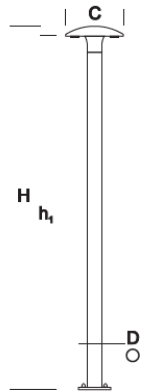

ELMARCO
GOOD FORM FOR LIGHTING

ELMARCO Technika Świetlna Sp. z o.o. Sp. K.
Ul. Krzemowa 7, 81-577 Gdynia,
tel. (58) 552 84 27

Park Lantern KANIA 3,0 AS

OPTYKA

„AS”

DETAILED DESCRIPTION

INDEX	NAZWA NAME	WYMIARY / DIMENSIONS (cm)		ŹRÓDŁO ŚWIATEŁA / SOURCE OF LIGHT			OPRAWA / FIXTURE			FUNDAMENT FOUNDATION
		H/h ₁	D/C	W	lm	lm / W	W	lm	lm / W	
190-1111-300043	KANIA LP 3,0 AS	300/295/-	10/50	32	5025	157	36	3880	105	FBK-90/18

Data for: Ra > 80, 4000K, 700mA. Source of light and integrated control gear, replacement only by the manufacturer's service.

PRODUCT DESCRIPTION

The modern, universal form of the lantern consists of an aluminium cylindrical column, on which luminaire is placed on it.

HEIGHT: 3 m

TECHNICAL SPECIFICATIONS

Voltage	230 V
Source power / fixture	Recommended: Integrated 36 W/3880 lm
Lifetime	80.000 h LB 80/20
Optics	AS
Ambient temperature	-30 ÷ +45
Light color	4000 3000 *
Ingress Protection	IP66
Protection class	I II *
CE	Yes

* choice

MECHANICAL DATA

Foundation	FBK-90/18
Column/body material	Aluminium
Lampshade	-
Metal color	<div style="display: flex; align-items: center;"> <div style="width: 20px; height: 20px; background-color: white; margin-right: 5px;"></div> White 9003 </div> <div style="display: flex; align-items: center; margin-top: 5px;"> <div style="width: 20px; height: 20px; background-color: grey; margin-right: 5px;"></div> Grey 7043 </div> <div style="display: flex; align-items: center; margin-top: 5px;"> <div style="width: 20px; height: 20px; background-color: black; margin-right: 5px;"></div> Graphite 7016 </div> <div style="display: flex; align-items: center; margin-top: 5px;"> <div style="width: 20px; height: 20px; background-color: black; margin-right: 5px;"></div> Black 9005 </div>
	RAL*