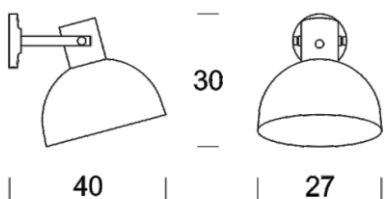

WALL LAMP KILONIA